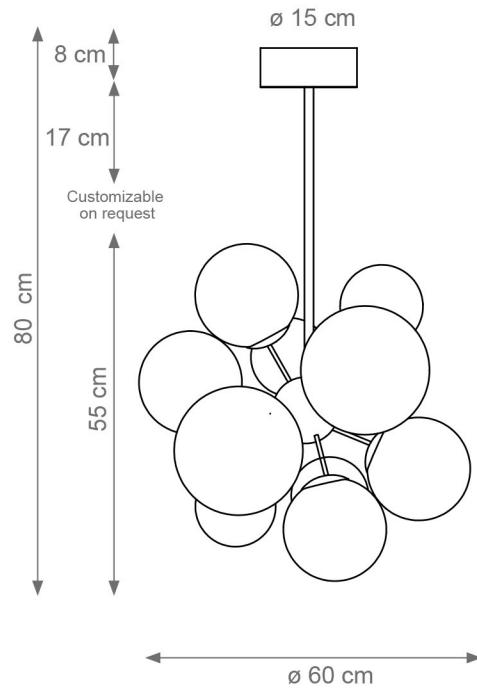

LADY V

Collection Materials: Brass Structure, Porcelain, Murano Glass

Height customizable on request

Small Lady V Chandelier
Code: F807840
Type 12 lights electrification x Max 28W E14 CE
Size: cm. 55 h x 60 ø - 16 Kg

Medium Lady V Chandelier
Code: F807850
Type 24 lights electrification x Max 28W E14 CE
Size: cm. 75 h x 80 ø - 20 Kg

Queen Lady V Chandelier
Code: F807977
Type 32 lights electrification x Max 28W E14 CE
Size: cm. 150 h x 150 ø - 60 Kg

Lady V Wall Light
Code: F807906
Type 4 lights electrification
x Max 28W E14 CE
Size: cm. 45 h x 30 l x 22 w - 3 Kg

Small Lady V Table Lamp
Code: F808029
Type 1 light electrification
x Max 53W E27 CE
Size: cm. 52 h x 30 ø

Lady V Chandelier
Code: B808126
Type 8 lights electrification x Max 28W E14 CE
Size: cm. 60 h x 80 \varnothing - 5 Kg