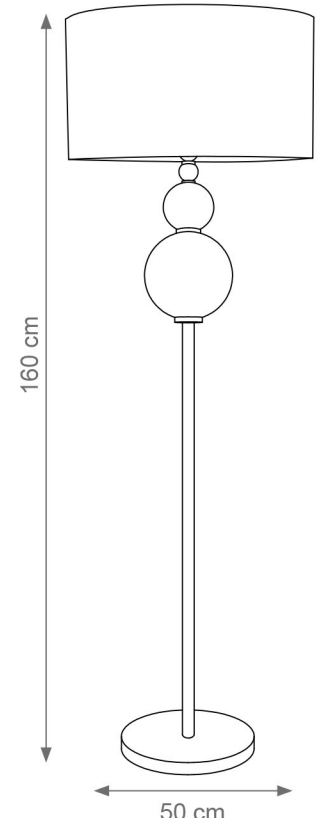

LADY V

Collection Materials: Brass Structure, Porcelain, Murano Glass

Height customizable on request

Small Lady V Chandelier
Code: F807840
Type 12 lights electrification x Max 28W E14 CE
Size: cm. 55 h x 60 ø - 16 Kg

Lady V Ceiling Lamp
Code: F807851
Type 16 lights electrification x Max 28W E14 CE
Size: cm. 50 h x 80 ø - 15 Kg

Ida Wall Light
Code: F808130
Type 2 lights electrification
x Max 28W E14 CE
Size: cm. 30 h x 21 l x 14 w - 1.2 Kg

Lady V Wall Light
Code: F807906
Type 4 lights electrification
x Max 28W E14 CE
Size: cm. 45 h x 30 l x 22 w - 3 Kg

Small Lady V Table Lamp
Code: F808029
Type 1 light electrification
x Max 53W E27 CE
Size: cm. 52 h x 30 ø

Lady V Table Lamp
Code: F807907
Type 1 light electrification
x Max 53W E27 CE
Size: cm. 65 h x 38 ø

Lady V Floor Lamp
Code: F807939
Type 1 light electrification
x Max 53W E27 CE
Size: cm. 160 h x 50 ø

LADY V