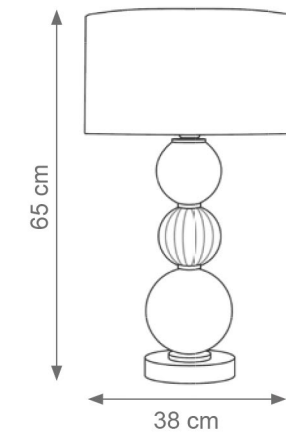

LADY V

Collection Materials: Brass Structure, Porcelain, Murano Glass

Height customizable on request

Small Lady V Chandelier
Code: F807840
Type 12 lights electrification x Max 28W E14 CE
Size: cm. 55 h x 60 ø - 16 Kg

Medium Lady V Chandelier
Code: F807850
Type 24 lights electrification x Max 28W E14 CE
Size: cm. 75 h x 80 ø - 20 Kg

Queen Lady V Chandelier
Code: F807977
Type 32 lights electrification x Max 28W E14 CE
Size: cm. 150 h x 150 ø - 60 Kg

Lady V Ceiling Lamp
Code: F807851
Type 16 lights electrification x Max 28W E14 CE
Size: cm. 50 h x 80 ø - 15 Kg

Ida Wall Light
Code: F808130
Type 2 lights electrification
x Max 28W E14 CE
Size: cm. 30 h x 21 l x 14 w - 1.2 Kg

Lady V Wall Light
Code: F807906
Type 4 lights electrification
x Max 28W E14 CE
Size: cm. 45 h x 30 l x 22 w - 3 Kg

Small Lady V Table Lamp
Code: F808029
Type 1 light electrification
x Max 53W E27 CE
Size: cm. 52 h x 30 ø