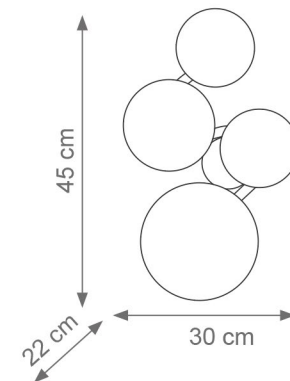

Medium Lady V Chandelier
Code: F807850
Type 24 lights electrification x Max 28W E14 CE
Size: cm. 75 h x 80 ø - 20 Kg

Queen Lady V Chandelier
Code: F807977
Type 32 lights electrification x Max 28W E14 CE
Size: cm. 150 h x 150 ø - 60 Kg

Lady V Pendant Light
Code: F807936
Type 1 light electrification x Max 28W E14 CE
Size: cm. 40 h x 18 ø - 3 Kg

Lady V Chandelier
Code: F807905
Type 32 lights electrification x Max 28W E14 CE
Size: cm. 80 h x 90 ø - 26 Kg

Lady V Ceiling Lamp
Code: F807851
Type 16 lights electrification x Max 28W E14 CE
Size: cm. 50 h x 80 ø - 15 Kg

Ida Wall Light
Code: F808130
Type 2 lights electrification
x Max 28W E14 CE
Size: cm. 30 h x 21 l x 14 w - 1.2 Kg

Collection Materials: Brass Structure, Porcelain, Murano Glass

Height customizable on request

Lady V Chandelier
Code: B808125
Type 6 lights electrification x Max 28W E14 CE
Size: cm. 60 h x 80 \varnothing - 4,5 Kg