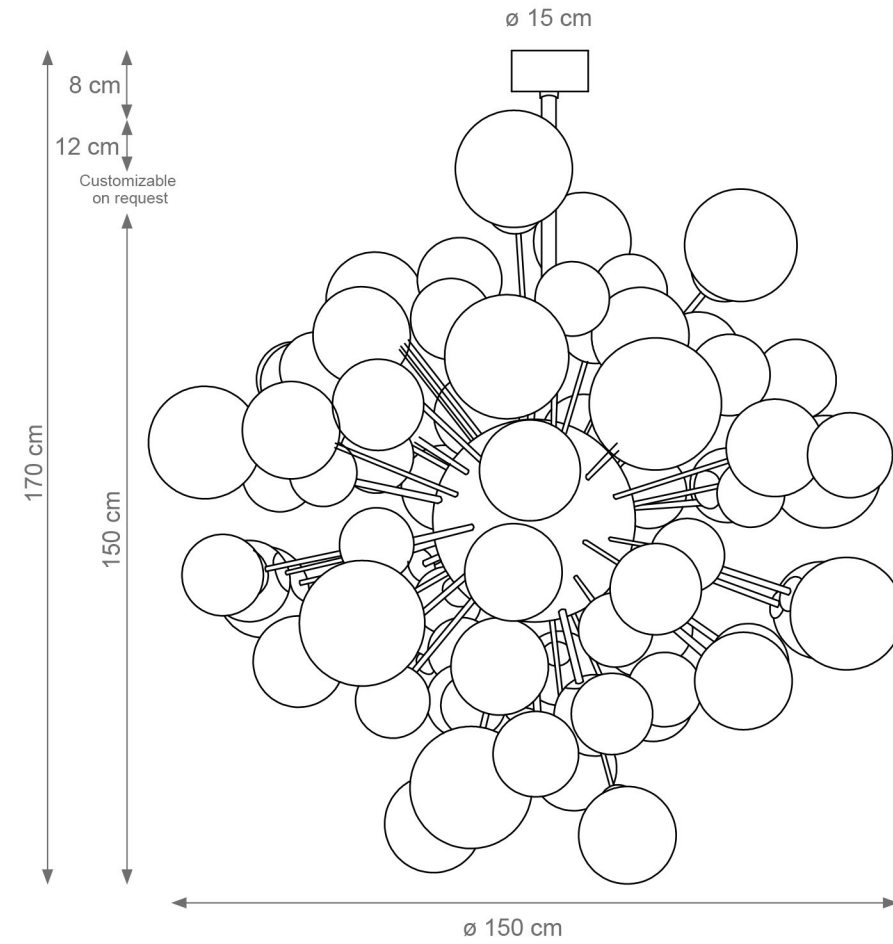

LADY V

Collection Materials: Brass Structure, Porcelain, Murano Glass

Height customizable on request

Small Lady V Chandelier
Code: F807840
Type 12 lights electrification x Max 28W E14 CE
Size: cm. 55 h x 60 ø - 16 Kg

Medium Lady V Chandelier
Code: F807850
Type 24 lights electrification x Max 28W E14 CE
Size: cm. 75 h x 80 ø - 20 Kg

Queen Lady V Chandelier
Code: F807977
Type 32 lights electrification x Max 28W E14 CE
Size: cm. 150 h x 150 ø - 60 Kg

Collection Materials: Brass Structure, Porcelain, Murano Glass

Height customizable on request

Lady V Chandelier
Code: B808125
Type 6 lights electrification x Max 28W E14 CE
Size: cm. 60 h x 80 \varnothing - 4,5 Kg

Lady V Chandelier
Code: B808126
Type 8 lights electrification x Max 28W E14 CE
Size: cm. 60 h x 80 \varnothing - 5 Kg