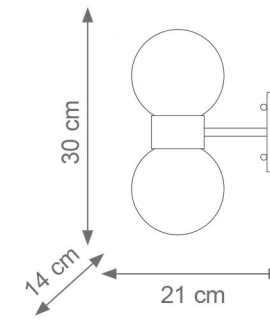

Ida Wall Light
Code: F808130
Type 2 lights electrification
x Max 28W E14 CE
Size: cm. 30 h x 21 l x 14 w - 1.2 Kg