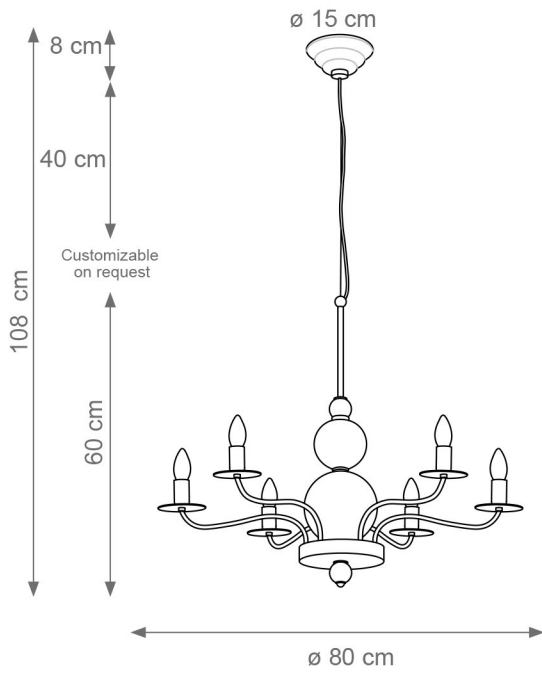

LADY V

Collection Materials: Brass Structure, Porcelain, Murano Glass

Height customizable on request

Small Lady V Chandelier
Code: F807840
Type 12 lights electrification x Max 28W E14 CE
Size: cm. 55 h x 60 ø - 16 Kg

Lady V Wall Light
Code: F807906
Type 4 lights electrification
x Max 28W E14 CE
Size: cm. 45 h x 30 l x 22 w - 3 Kg

Small Lady V Table Lamp
Code: F808029
Type 1 light electrification
x Max 53W E27 CE
Size: cm. 52 h x 30 ø

Lady V Table Lamp
Code: F807907
Type 1 light electrification
x Max 53W E27 CE
Size: cm. 65 h x 38 ø

Lady V Floor Lamp
Code: F807939
Type 1 light electrification
x Max 53W E27 CE
Size: cm. 160 h x 50 ø

LADY V

Collection Materials: Brass Structure, Porcelain, Murano Glass

Height customizable on request

Lady V Chandelier
Code: B808125
Type 6 lights electrification x Max 28W E14 CE
Size: cm. 60 h x 80 \varnothing - 4,5 Kg