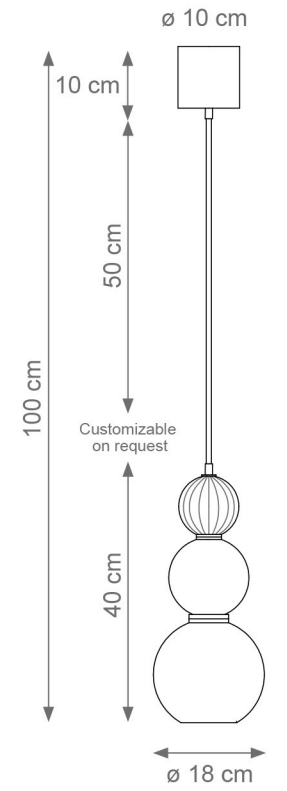

LADY V

Collection Materials: Brass Structure, Porcelain, Murano Glass

Height customizable on request

Small Lady V Chandelier
Code: F807840
Type 12 lights electrification x Max 28W E14 CE
Size: cm. 55 h x 60 ø - 16 Kg

Medium Lady V Chandelier
Code: F807850
Type 24 lights electrification x Max 28W E14 CE
Size: cm. 75 h x 80 ø - 20 Kg

Queen Lady V Chandelier
Code: F807977
Type 32 lights electrification x Max 28W E14 CE
Size: cm. 150 h x 150 ø - 60 Kg

Lady V Pendant Light
Code: F807936
Type 1 light electrification x Max 28W E14 CE
Size: cm. 40 h x 18 ø - 3 Kg

Lady V Chandelier
Code: F807905
Type 32 lights electrification x Max 28W E14 CE
Size: cm. 80 h x 90 ø - 26 Kg

Lady V Wall Light
Code: F807906
Type 4 lights electrification
x Max 28W E14 CE
Size: cm. 45 h x 30 l x 22 w - 3 Kg

Small Lady V Table Lamp
Code: F808029
Type 1 light electrification
x Max 53W E27 CE
Size: cm. 52 h x 30 ø