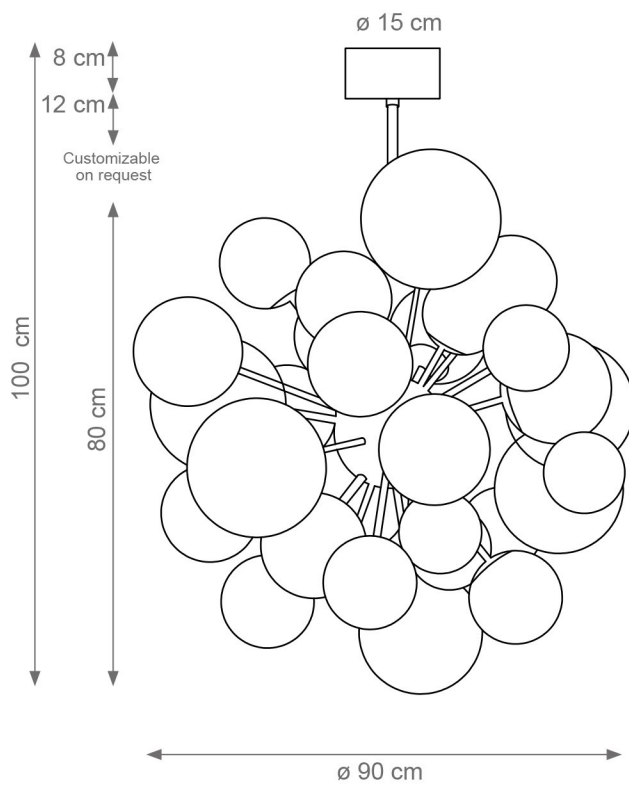

Lady V Chandelier
Code: F807905
Type 32 lights electrification x Max 28W E14 CE
Size: cm. 80 h x 90 ø - 26 Kg