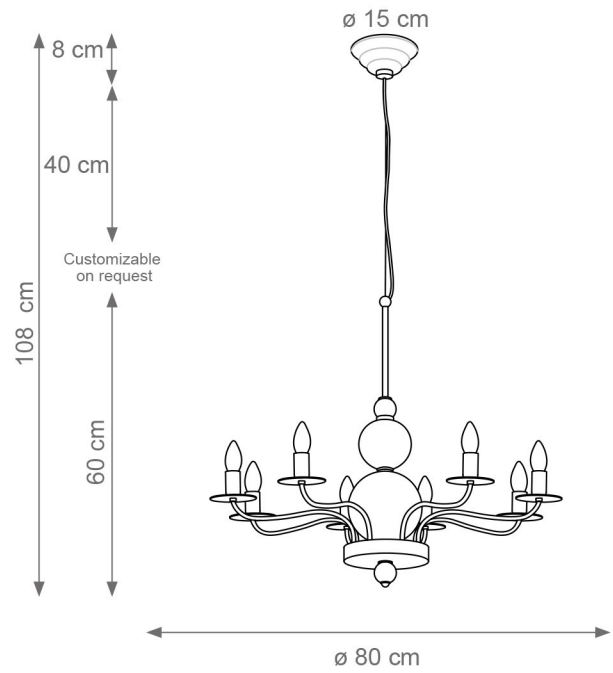

LADY V

Collection Materials: Brass Structure, Porcelain, Murano Glass

Height customizable on request

Small Lady V Chandelier
Code: F807840
Type 12 lights electrification x Max 28W E14 CE
Size: cm. 55 h x 60 ø - 16 Kg

Lady V Wall Light
Code: F807906
Type 4 lights electrification
x Max 28W E14 CE
Size: cm. 45 h x 30 l x 22 w - 3 Kg

Small Lady V Table Lamp
Code: F808029
Type 1 light electrification
x Max 53W E27 CE
Size: cm. 52 h x 30 ø

Lady V Table Lamp
Code: F807907
Type 1 light electrification
x Max 53W E27 CE
Size: cm. 65 h x 38 ø

Lady V Floor Lamp
Code: F807939
Type 1 light electrification
x Max 53W E27 CE
Size: cm. 160 h x 50 ø

LADY V

Collection Materials: Brass Structure, Porcelain, Murano Glass

Height customizable on request

Lady V Chandelier
Code: B808125
Type 6 lights electrification x Max 28W E14 CE
Size: cm. 60 h x 80 \varnothing - 4,5 Kg