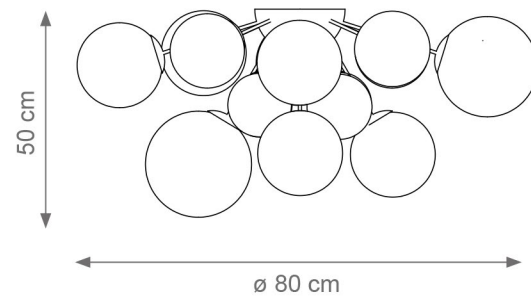

LADY V

Collection Materials: Brass Structure, Porcelain, Murano Glass

Height customizable on request

Small Lady V Chandelier
Code: F807840
Type 12 lights electrification x Max 28W E14 CE
Size: cm. 55 h x 60 ø - 16 Kg

Medium Lady V Chandelier
Code: F807850
Type 24 lights electrification x Max 28W E14 CE
Size: cm. 75 h x 80 ø - 20 Kg

Queen Lady V Chandelier
Code: F807977
Type 32 lights electrification x Max 28W E14 CE
Size: cm. 150 h x 150 ø - 60 Kg

Lady V Pendant Light
Code: F807936
Type 1 light electrification x Max 28W E14 CE
Size: cm. 40 h x 18 ø - 3 Kg

Lady V Chandelier
Code: F807905
Type 32 lights electrification x Max 28W E14 CE
Size: cm. 80 h x 90 ø - 26 Kg

Collection Materials: Brass Structure, Porcelain, Murano Glass

Height customizable on request

Lady V Chandelier
Code: B808125
Type 6 lights electrification x Max 28W E14 CE
Size: cm. 60 h x 80 \varnothing - 4,5 Kg