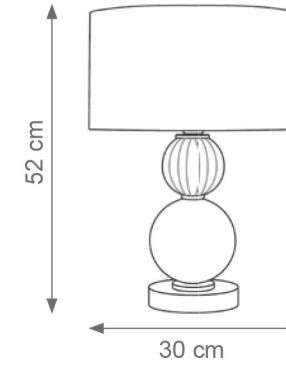

Small Lady V Table Lamp
Code: F808029
Type 1 light electrification
x Max 53W E27 CE
Size: cm. 52 h x 30 ø