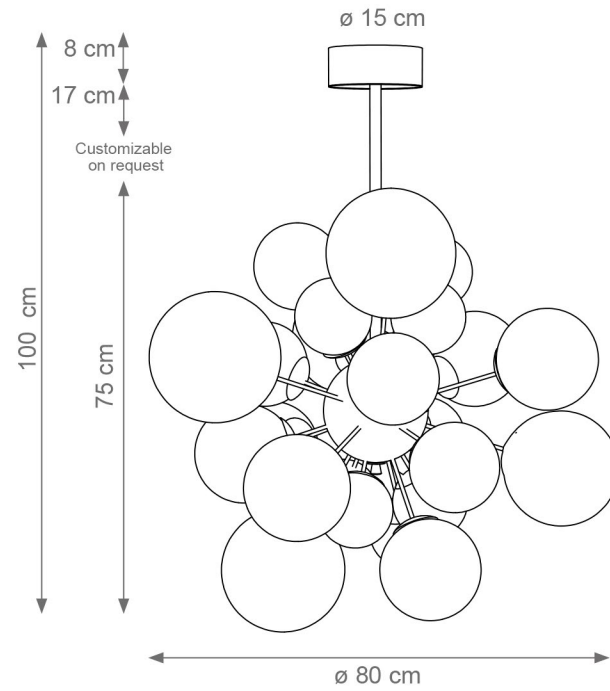

LADY V

Collection Materials: Brass Structure, Porcelain, Murano Glass

Height customizable on request

Small Lady V Chandelier
Code: F807840
Type 12 lights electrification x Max 28W E14 CE
Size: cm. 55 h x 60 ø - 16 Kg

Medium Lady V Chandelier
Code: F807850
Type 24 lights electrification x Max 28W E14 CE
Size: cm. 75 h x 80 ø - 20 Kg

Queen Lady V Chandelier
Code: F807977
Type 32 lights electrification x Max 28W E14 CE
Size: cm. 150 h x 150 ø - 60 Kg

Collection Materials: Brass Structure, Porcelain, Murano Glass

Height customizable on request

Lady V Chandelier
Code: B808125
Type 6 lights electrification x Max 28W E14 CE
Size: cm. 60 h x 80 \varnothing - 4,5 Kg

Lady V Chandelier
Code: B808126
Type 8 lights electrification x Max 28W E14 CE
Size: cm. 60 h x 80 \varnothing - 5 Kg